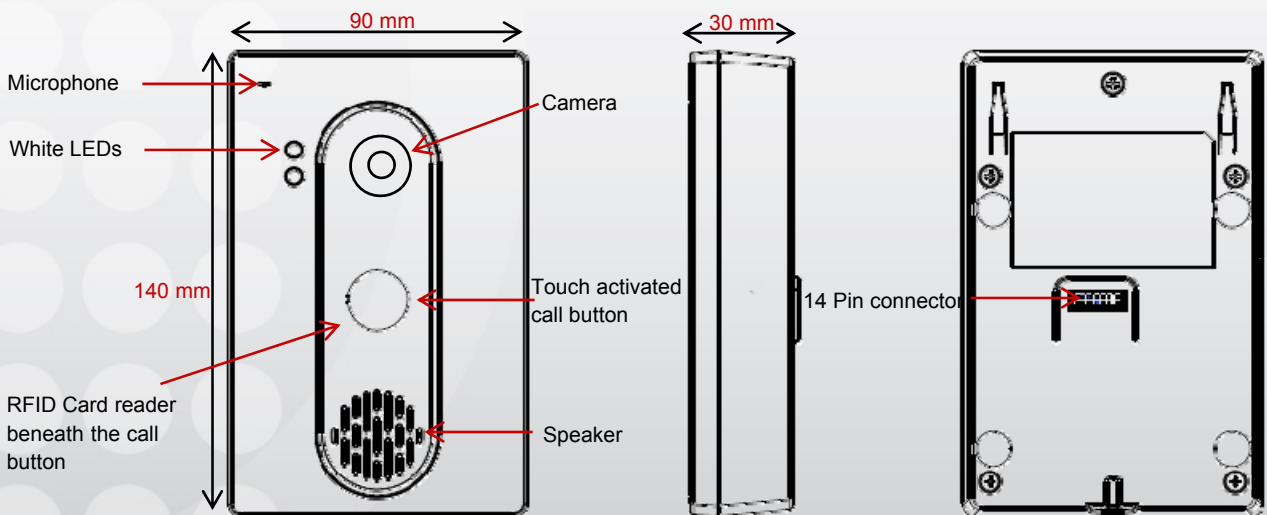

M15 IP Video Door Phone

Specifications

Camera

- 1M pixel CMOS sensor

Night Light

- 2 x LED

Hardware

- 1 * ISO14443 Card Reader, support RFID card
- 1 * Door Lock port for power lock
- 1 * Speaker(8Ω/1W) , 1 * Microphone(-62±2dB)
- 1 * Ethernet Interface
- Power supply: external 12V power supply
- Support H.264 720P

Support Protocol

- SIP 2.0 (RFC 3261)/TCP/IP/UDP, RTP, ARP, ICMP, DHCP, DNS, NTP
- Audio codec: G.711 (A/u-law) , G.729
- Audio quality: packet loss concealment, echo suppressor
- Video codec: H.264 baseline real-time video codec
- Automatic firmware and configuration update via TFTP

Physical characteristics

- Dimension: W140 * H90 * D30 mm
- Weight: 210 grams

Environment

- Operating temperature: -20.5 – 50°C

The product specification is subject to change without prior notice.